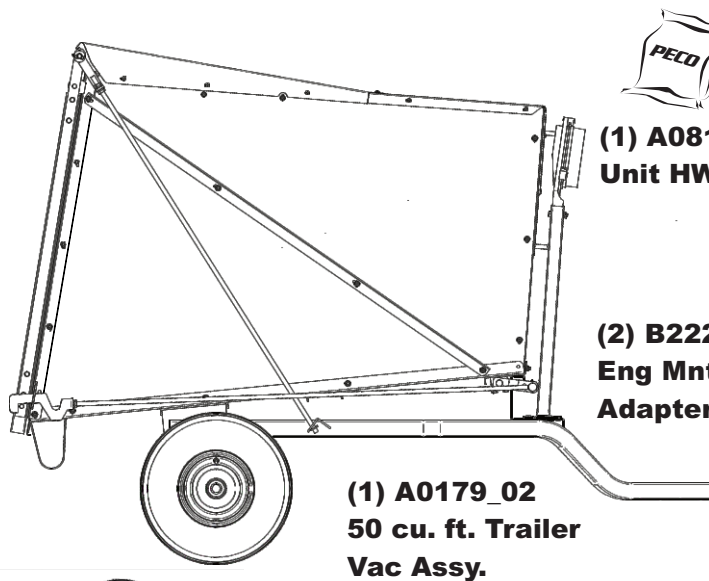

**Unit Model #: 805003 (Yanmar 7 HP) & 805006 (B&S 14 HP)**

**Description:** 50 cu. ft. Pasture Vac

**Drive Type:** Yanmar 7HP Diesel Engine / Briggs & Stratton 14HP Vanguard

**Mower Type:** Universal

**Vac Type:** Engine Driven Pasture Vac

**Manual:** Q0572

**Revision #:** 6- Updated Standard Parts (Jan 2023 - KR)

(1) A0179\_02  
50 cu. ft. Trailer  
Vac Assy.

(1) A08140  
Unit HW Bag

(2) B2227  
Swivel Base  
Mount

(1) B2225  
Tongue Tube

(1) A2333  
Jack Stand  
w/ Wheel