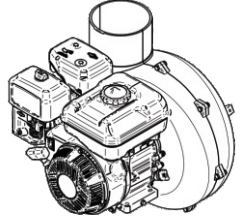

(2) B2228  
Eng Mnt Swivel  
Adapter

(2) B2226  
Tongue Mount  
Bracket

(1) J0034  
Swivel Base

(1) J0033  
Trailer Coupler

**A2404 Tongue Hitch Assembly**

(1) HB0867  
Tongue Hitch  
Kit HW Bag

(1) B2223  
Tongue Plate  
/ Top

(1) B2224  
Tongue Plate  
/ Bottom

- A620 - Yanmar 7HP Diesel
- A640 - B&S 14HP Vanguard

(1) B0027\_01  
Hose Hanger

(1) F0070-56  
Upper Hose  
7" x 56"

(2) J0070  
7" Hose  
Clamps

**A1861 Wand Kit / Large**