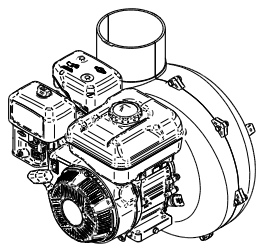

**Unit Model #: 795003 (Yanmar 7 HP) & 795009 (B&S 14 HP)**

**Description:** 50 cu. ft. Estate Series

**Drive Type:** Yanmar 7HP Diesel Engine / Briggs & Stratton 14HP Vanguard

**Mower Type:** Universal

**Vac Type:** Engine Driven Trailer Vac

**Manual:** Q0572

**Revision #:** 6 - Updated Standard Options/ Created Options Page (Jan. 2023 - KR)

(1) A0179\_02  
50 cu. ft. Trailer  
Vac Assy.

- A620 - Yanmar 7HP Diesel
- A640 - B&S 14HP Vanguard

(1) A0243  
Engine Mount