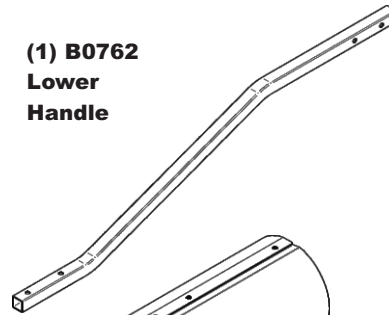

(1) C2120 6" Nose Cone

☐ **A1861 Wand Kit / Large**

(1) B0762 Lower Handle