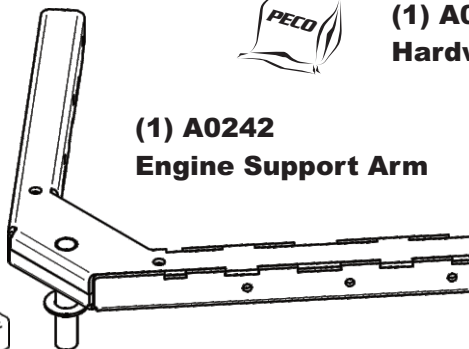

(1) A08185  
Hardware Bag

(1) A0242  
Engine Support Arm

(2) B2226  
Tongue Mount  
Bracket

(2) B2230  
Eng Swing Arm  
Lockout Brkt

(1) B2225  
Tongue Tube

(1) F0070-66  
Upper Hose  
7" x 66"

(1) A2333  
Jack Stand  
w/ Wheel