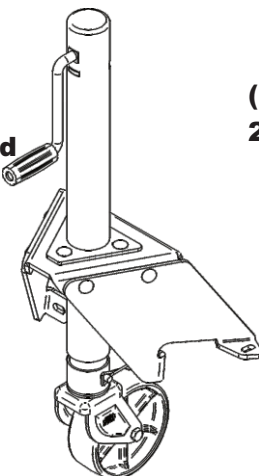

(1) A08185  
Hardware Bag

(1) A0242  
Engine Support Arm

(2) B2226  
Tongue Mount  
Bracket

(2) B2230  
Eng Swing Arm  
Lockout Brkt

(1) B2225  
Tongue Tube

(1) F0070-66  
Upper Hose  
7" x 66"

(1) A2333  
Jack Stand  
w/ Wheel

(1) J0033  
2" Trailer Coupler

(2) J0070  
7" Hose Clamps

(1) A2403  
Mount Arm  
Swivel Assy

**A2326 Universal Battery Kit**

-  (1) B0945\_01  
Battery Box
-  (1) HB0838  
Battery Kit  
HW Bag
-  (1) C0118  
Battery Clamp
-  (1) J1201  
12V Sprayer Battery