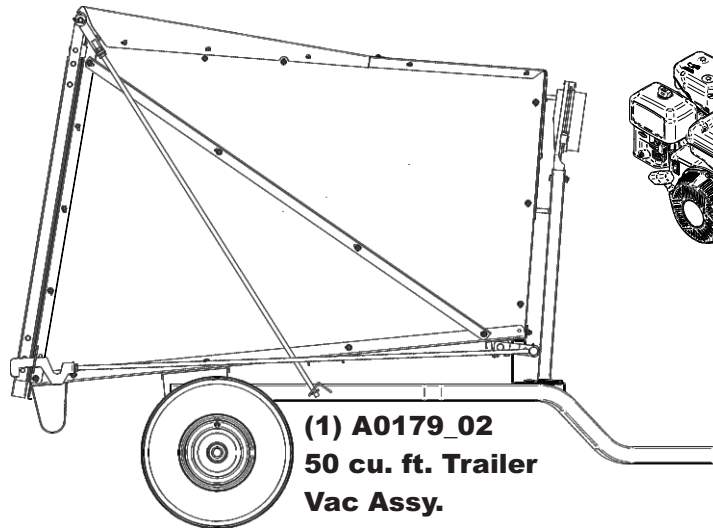

**Unit Model #: 795003 (Yanmar 7 HP) & 795009 (B&S 14 HP)**

**Description:** 50 cu. ft. Estate Series

**Drive Type:** Yanmar 7HP Diesel Engine / Briggs & Stratton 14HP Vanguard

**Mower Type:** Universal

**Vac Type:** Engine Driven Trailer Vac

**Manual:** Q0572

**Revision #:** 6 - Updated Standard Options/ Created Options Page (Jan. 2023 - KR)

(1) A0179\_02  
50 cu. ft. Trailer  
Vac Assy.

- A620 - Yanmar 7HP Diesel
- A640 - B&S 14HP Vanguard

(1) A0243  
Engine Mount