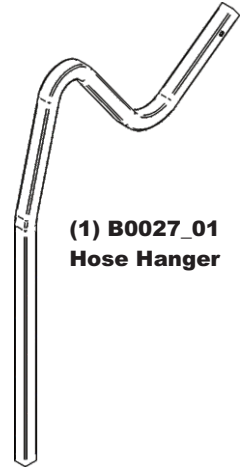

(2) B2019 Lower Handle

(1) HB0805 HW Bag / Trailer Tow Kit

(1) B2020 Upper Handle

(1) B2017 Upper Tongue Mount

(1) B2016 Lower Tongue Mount

(1) H3408 Wheel & Tire

**A1861 Wand Kit / Large**

(2) J0060 6" Hose Clamps

(1) B0762 Lower Handle

(1) HB0485 Wand Kit HW Bag

(1) C2120 6" Nose Cone

(1) B0755 Upper Handle

(1) E6005 6" Blower Cone

(1) F0069 Wand Hose 6" x 18'

**A2409 Hose Hanger Kit**

(1) HB0872 Hardware Bag

(1) B0027\_01 Hose Hanger

**Model #A2284**

**Desc:** Universal Small Boot Kit / Large Housing

**Revision #:** 1 - Updated Hose Length (Dec 2020)

**Instruction Sheet:** Q2054

**A2284 Universal Small Boot Kit**