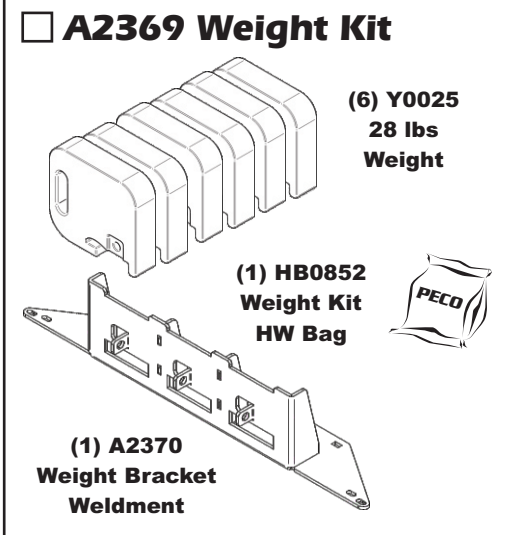

**Unit Model #: 2265 1 202**

**Mower:** Toro Z-Master 4000 Series

**Owner's Manual:** Q0581

**Mower Type:**

**Deck Size:** 60"

**Vac Type:** Pro12 DFS

**Deck Type:**

**Drive Type:** Engine Drive

**Revision #:** 1 - Updated Wt & Baffle Kit (XY March 2023)

**Fits Year(s):** 2020 - Newer

**A2365 Vac Kit**

**A2367 Mount Kit**

**A2368 Boot Kit**

**A2371 Baffle Kit**

**A2369 Weight Kit**

**A0619 Throttle Kit**