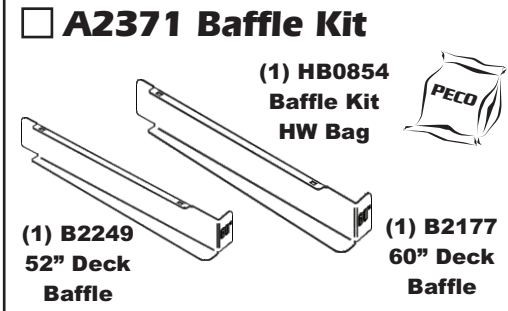

**Unit Model #: 2265 1 202**

**Mower:** Toro Z-Master 4000 Series

**Owner's Manual:** Q0581

**Mower Type:**

**Deck Size:** 60"

**Vac Type:** Pro12 DFS

**Deck Type:**

**Drive Type:** Engine Drive

**Revision #:** 1 - Updated Wt & Baffle Kit (XY March 2023)

**Fits Year(s):** 2020 - Newer

**A2365 Vac Kit**

**A2367 Mount Kit**

**A2368 Boot Kit**

**A2371 Baffle Kit**

**A2369 Weight Kit**

**A0619 Throttle Kit**