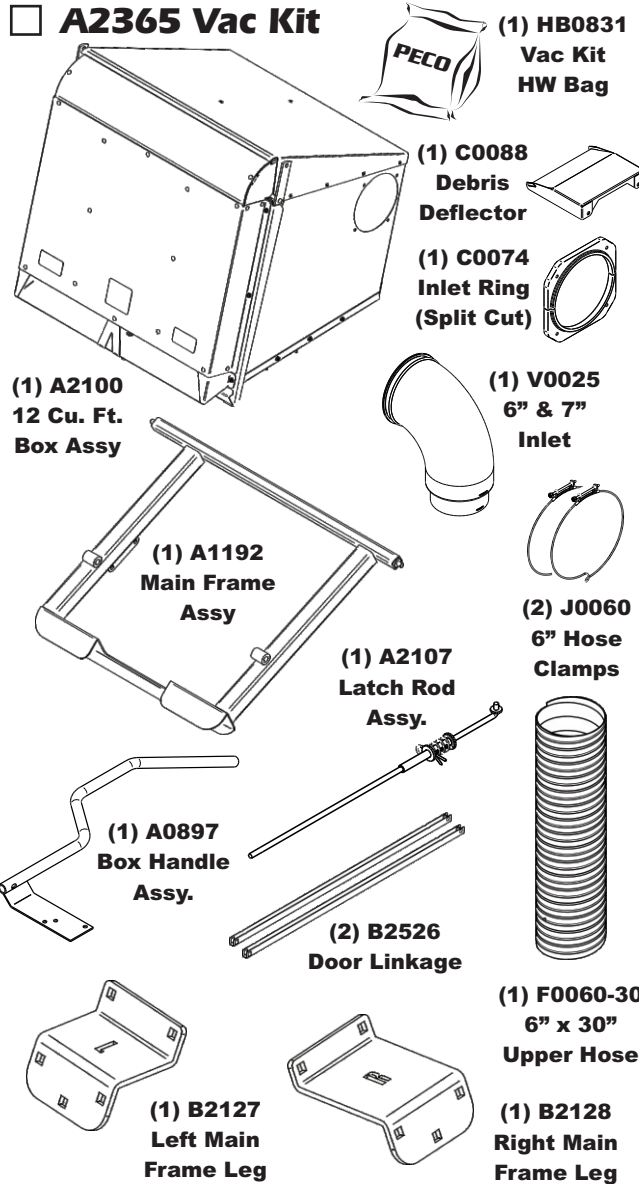

**Unit Model #: 2265 1 202**

**Mower:** Toro Z-Master 4000 Series

**Owner's Manual:** Q0581

**Mower Type:**

**Deck Size:** 60"

**Vac Type:** Pro12 DFS

**Deck Type:**

**Drive Type:** Engine Drive

**Revision #:** 1 - Updated Wt & Baffle Kit (XY March 2023)

**Fits Year(s):** 2020 - Newer

**A2365 Vac Kit**

**A2367 Mount Kit**

**A2368 Boot Kit**

**A2371 Baffle Kit**

**A2369 Weight Kit**

**A0619 Throttle Kit**