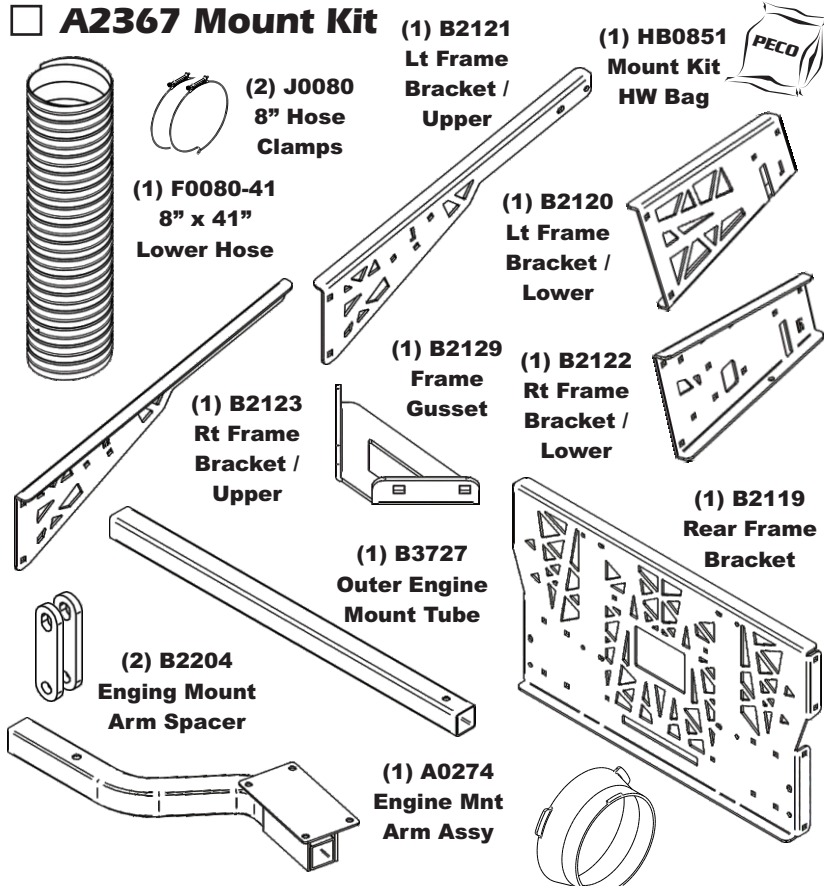

**Unit Model #: 2265 1 202**

**Mower:** Toro Z-Master 4000 Series

**Owner's Manual:** Q0581

**Mower Type:**

**Deck Size:** 60"

**Vac Type:** Pro12 DFS

**Deck Type:**

**Drive Type:** Engine Drive

**Revision #:** 1 - Updated Wt & Baffle Kit (XY March 2023)

**Fits Year(s):** 2020 - Newer

**A2365 Vac Kit**

**A2367 Mount Kit**

**A2368 Boot Kit**

**A2371 Baffle Kit**

**A2369 Weight Kit**

**A0619 Throttle Kit**