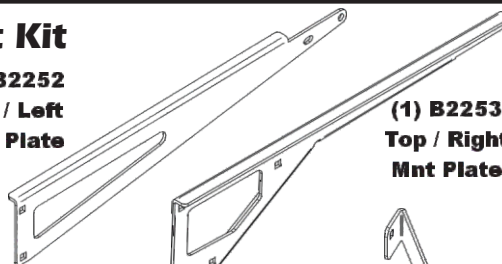

A2428 Mount Kit

(1) B2251
Rear Mnt
Plate

(1) B2254
Lower / Right
Mnt Plate

(1) V0016
6" Blower
Cone

(1) F0060-18
6" x 18"
Upper Hose

(1) F0060-36
6" x 36"
Upper Hose

(1) B2252
Top / Left
Mnt Plate

(1) B2253
Top / Right
Mnt Plate