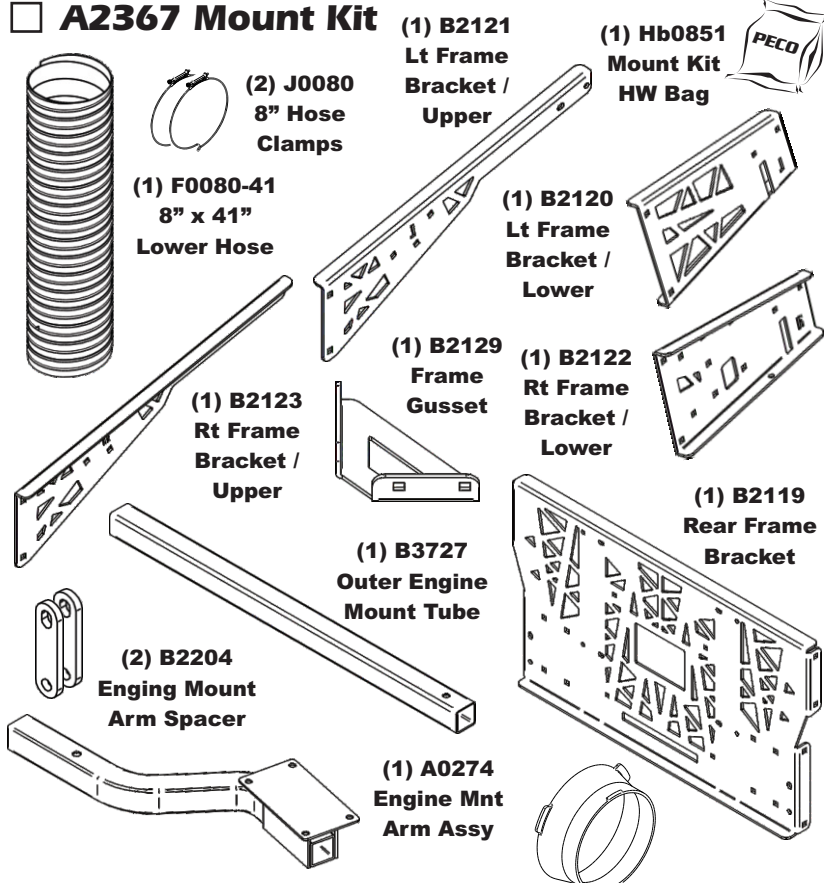

Unit Model #: 22131541

Mower: Toro Z-Master 4000 Series

Owner's Manual: Q0580

Mower Type:

Deck Size: 60"

Vac Type: 15 Cubic Foot Pro 3B

Deck Type:

Drive Type: Engine Drive

Revision #: 1 - Updated Wt & Baffle Kit (XY March 2023)

Fits Year(s): 2020 - Newer

A2373 Vac Kit

A2367 Mount Kit

A2368 Boot Kit

A2371 Baffle Kit

A2369 Weight Kit

A0619 Throttle Kit