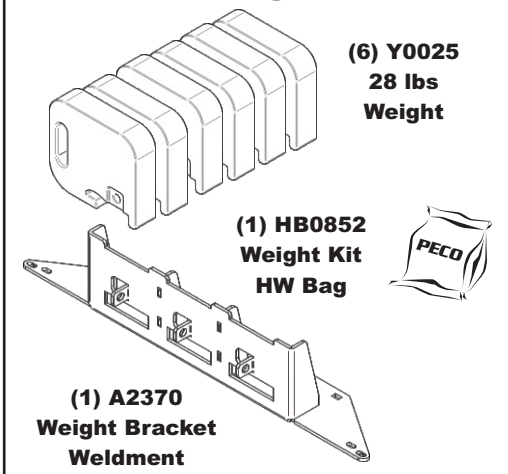

☐ **A2369 Weight Kit**