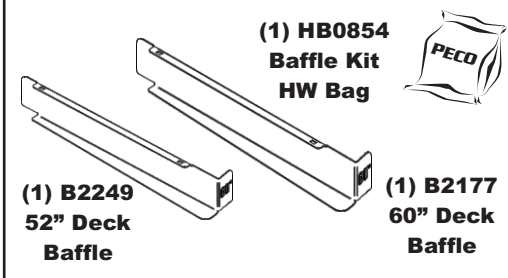

☐ **A2371 Baffle Kit**