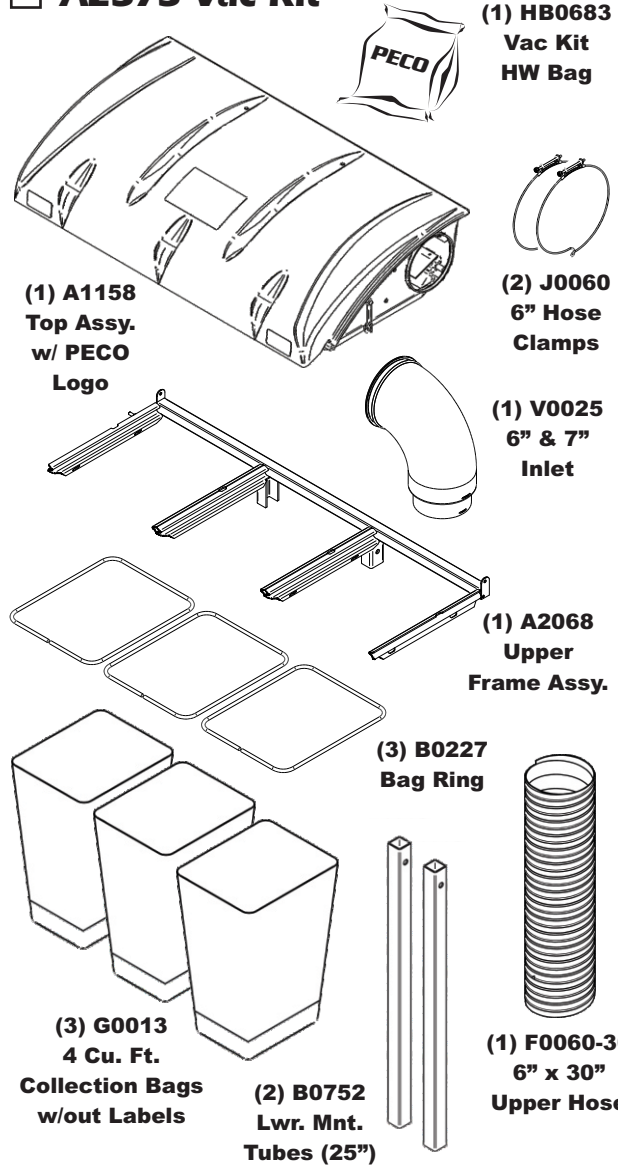

Unit Model #: 22131541

Mower: Toro Z-Master 4000 Series

Owner's Manual: Q0580

Mower Type:

Deck Size: 60"

Vac Type: 15 Cubic Foot Pro 3B

Deck Type:

Drive Type: Engine Drive

Revision #: 1 - Updated Wt & Baffle Kit (XY March 2023)

Fits Year(s): 2020 - Newer

A2373 Vac Kit

A2367 Mount Kit

A2368 Boot Kit

A2371 Baffle Kit

A2369 Weight Kit

A0619 Throttle Kit