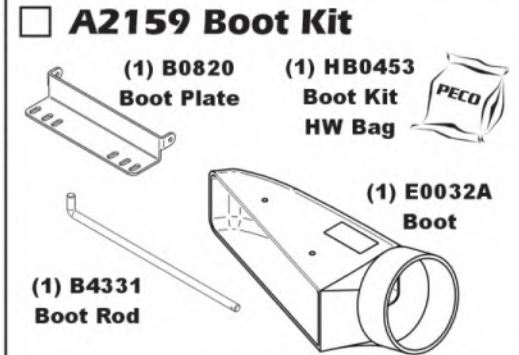

Unit Model #: 49131507 (629KD-001A)

Mower: Country Clipper

Owner's Manual: Q0574

Mower Type: Charger 8000 & 8005 series / Boss XL 9000 & 9005 series

Deck Size: 52" & 60"

Vac Type: Pro3B

Deck Type:

Drive Type: PTO-X

Revision #: 2 - PTO-X 1.5 - BS - 7/24/24

Fits Year(s): 2021-Newer

A2328 Vac Kit

A2327 Mount Kit

A2159 Boot Kit

A2162 Quad Weight Kit / Single Caster

A2162 Quad Weight Kit / Single Caster