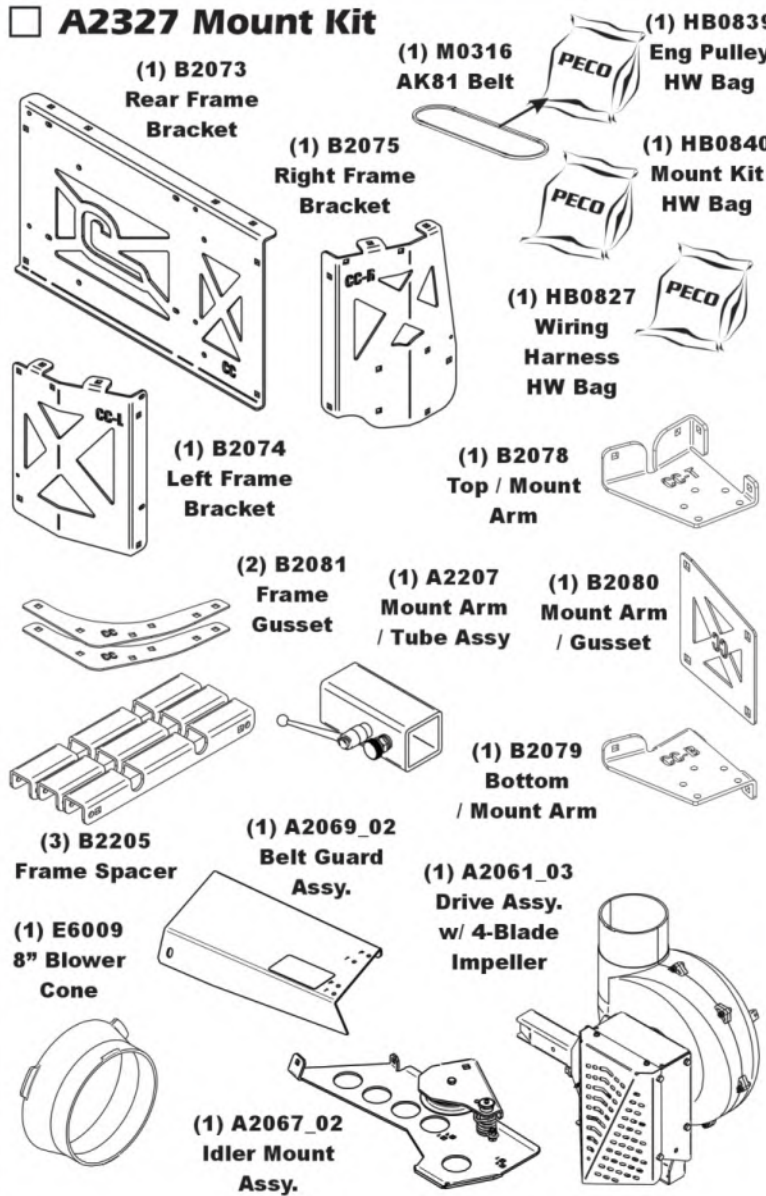

Unit Model #: 49131507 (629KD-001A)

Mower: Country Clipper

Owner's Manual: Q0574

Mower Type: Charger 8000 & 8005 series / Boss XL 9000 & 9005 series

Deck Size: 52" & 60"

Vac Type: Pro3B

Deck Type:

Drive Type: PTO-X

Revision #: 2 - PTO-X 1.5 - BS - 7/24/24

Fits Year(s): 2021-Newer

A2328 Vac Kit

A2327 Mount Kit

A2159 Boot Kit

A2162 Quad Weight Kit / Single Caster

A2162 Quad Weight Kit / Single Caster