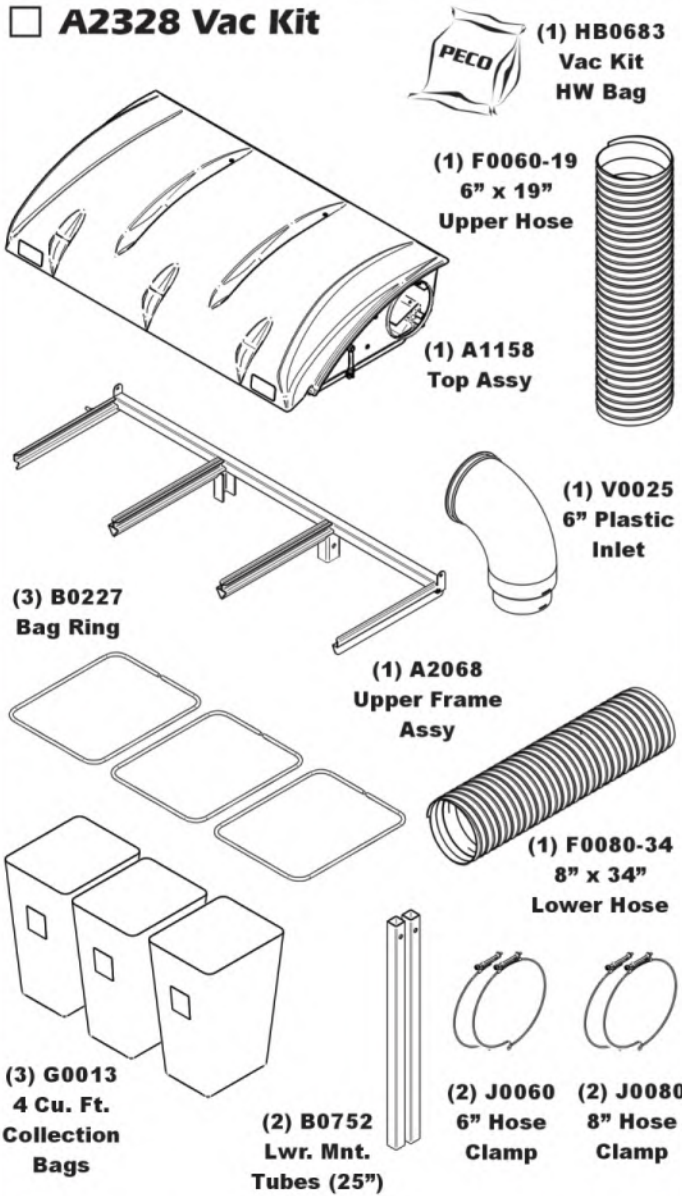

Unit Model #: 49131507 (629KD-001A)

Mower: Country Clipper

Owner's Manual: Q0574

Mower Type: Charger 8000 & 8005 series / Boss XL 9000 & 9005 series

Deck Size: 52" & 60"

Vac Type: Pro3B

Deck Type:

Drive Type: PTO-X

Revision #: 2 - PTO-X 1.5 - BS - 7/24/24

Fits Year(s): 2021-Newer

A2328 Vac Kit

A2327 Mount Kit

A2159 Boot Kit

A2162 Quad Weight Kit / Single Caster

A2162 Quad Weight Kit / Single Caster