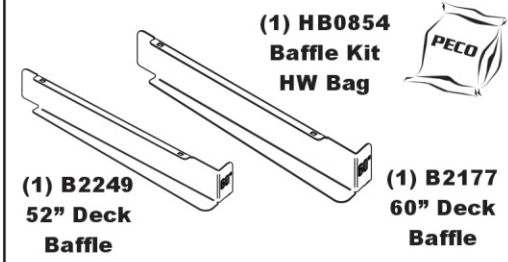

Revision #: 3 Updated P12 Mounts (BS Aug 2024)

Fits Year(s): 2020 - Newer

A2365 Vac Kit

A2366 Mount Kit

A2368 Boot Kit

A2371 Baffle Kit

A2369 Weight Kit