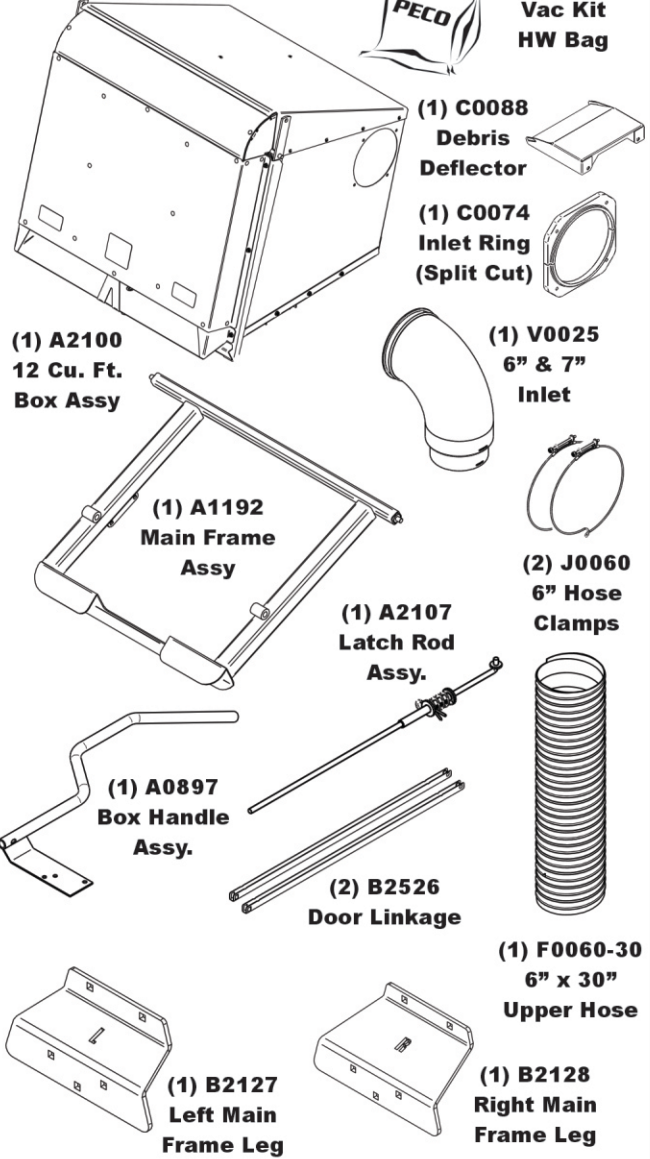

Unit Model #: 22651201

Mower: Toro Z-Master 4000 Series

Owner's Manual: Q0581

Mower Type:

Deck Size: 60"

Vac Type: Pro12 DFS

Deck Type:

Drive Type: PTO-X Drive

Revision #: 3 Updated P12 Mounts (BS Aug 2024)

Fits Year(s): 2020 - Newer

A2365 Vac Kit

A2366 Mount Kit

A2368 Boot Kit

A2371 Baffle Kit

A2369 Weight Kit