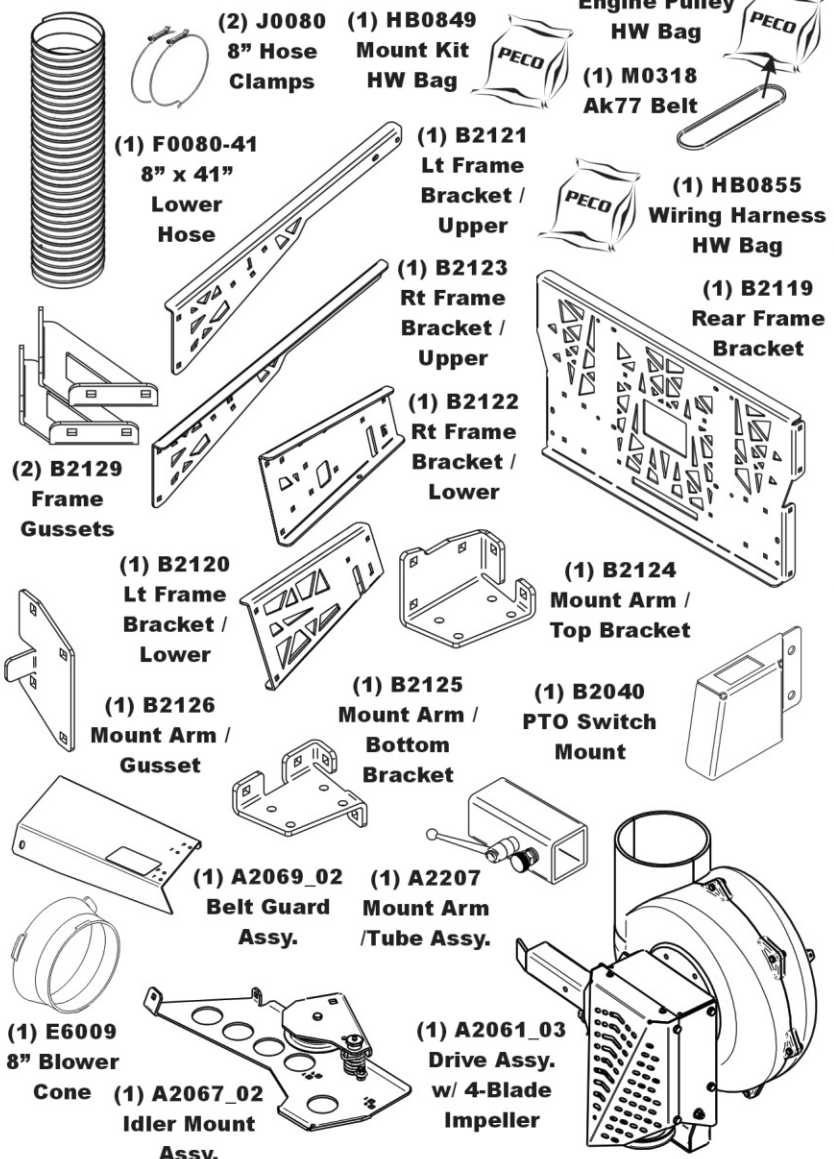

Unit Model #: 22651201

Mower: Toro Z-Master 4000 Series

Owner's Manual: Q0581

Mower Type:

Deck Size: 60"

Vac Type: Pro12 DFS

Deck Type:

Drive Type: PTO-X Drive

Revision #: 3 Updated P12 Mounts (BS Aug 2024)

Fits Year(s): 2020 - Newer

A2365 Vac Kit

A2366 Mount Kit

A2368 Boot Kit

A2371 Baffle Kit

A2369 Weight Kit