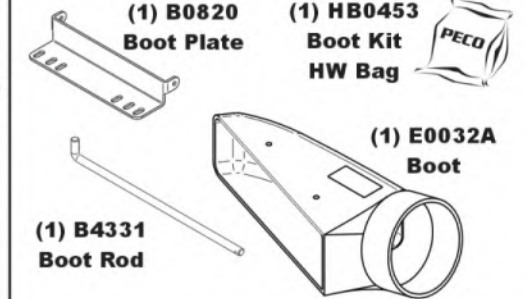

Unit Model #: 49651202

Mower: Country Clipper

Owner's Manual: Q0575

Mower Type: Charger 8000 & 8005 series / Boss XL 9000 & 9005 series

Deck Size: 60"

Vac Type: Pro12 DFS

Deck Type:

Drive Type: PTO-X

Revision #: 5 - Belt update - BS - 11/25/24

Fits Year(s): 2021-Newer

A2329 Vac Kit

A2327 Mount Kit

A2159 Boot Kit

A2162 Quad Weight Kit / Single Caster

A2162 Quad Weight Kit / Single Caster