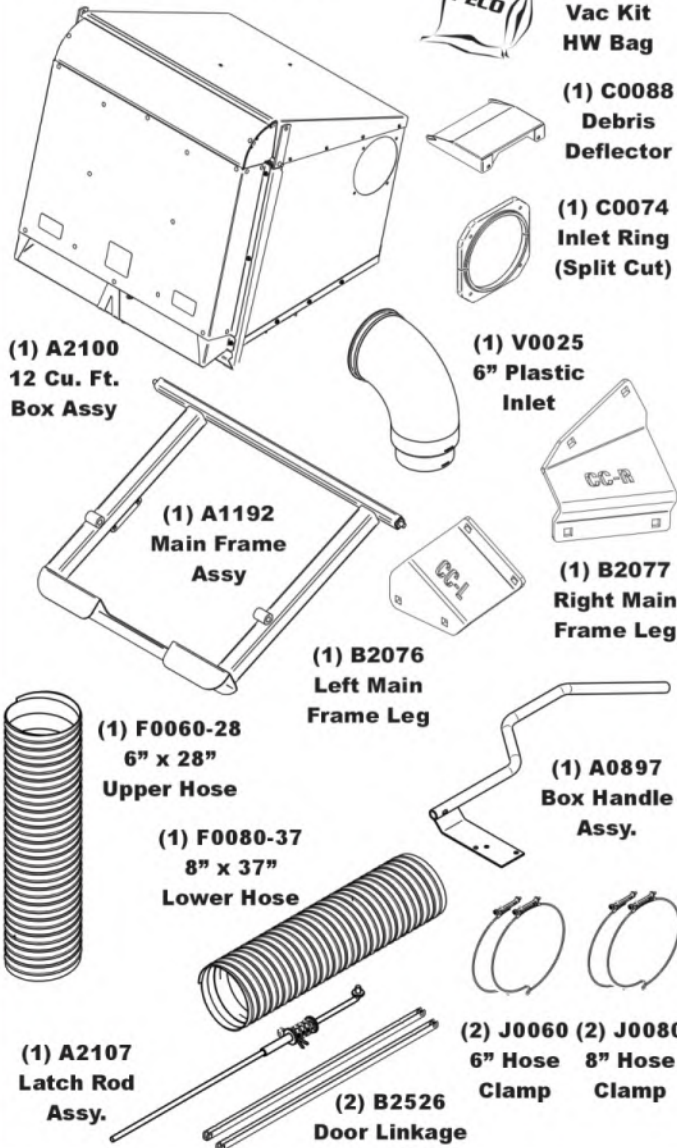

Unit Model #: 49651202

Mower: Country Clipper

Owner's Manual: Q0575

Mower Type: Charger 8000 & 8005 series / Boss XL 9000 & 9005 series

Deck Size: 60"

Vac Type: Pro12 DFS

Deck Type:

Drive Type: PTO-X

Revision #: 5 - Belt update - BS - 11/25/24

Fits Year(s): 2021-Newer

A2329 Vac Kit

A2327 Mount Kit

A2159 Boot Kit

A2162 Quad Weight Kit / Single Caster

A2162 Quad Weight Kit / Single Caster