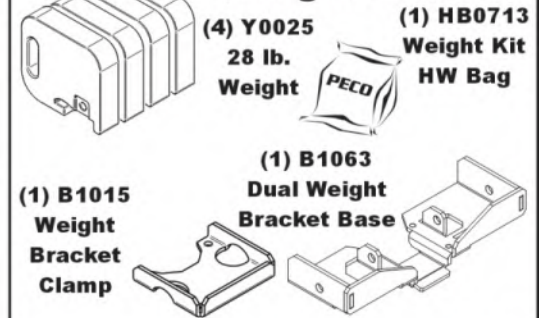

☐ A2162 Quad Weight Kit / Single Caster