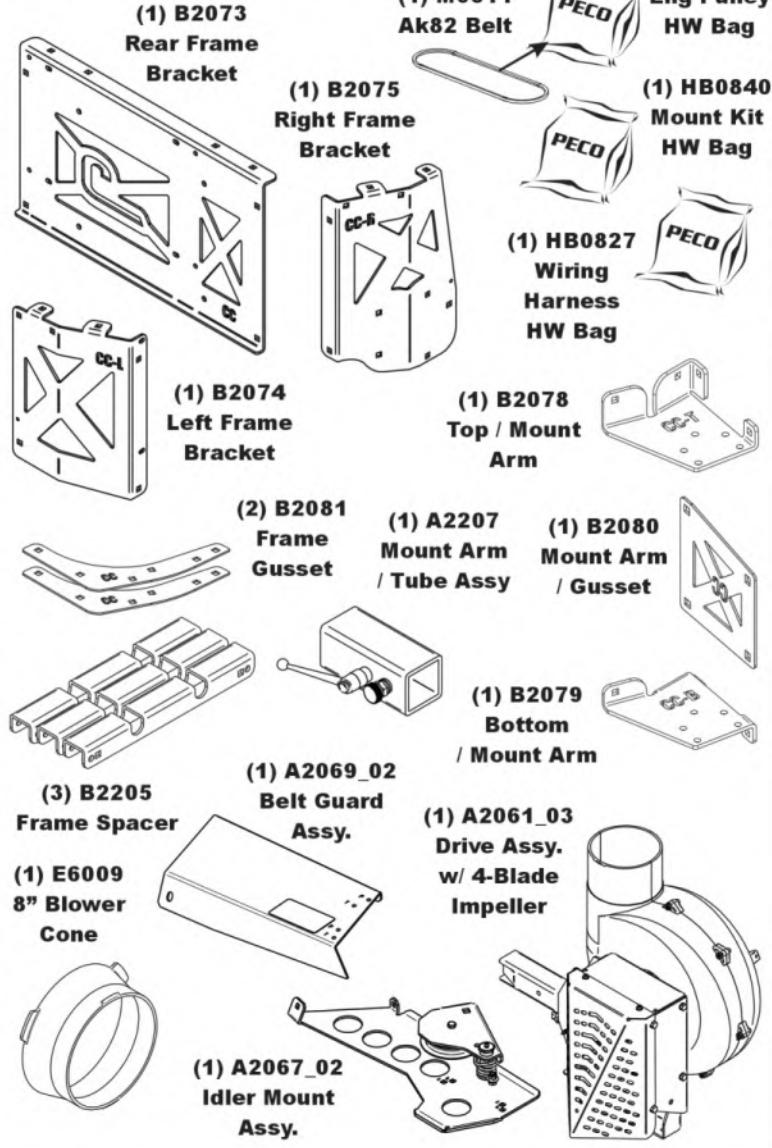

Unit Model #: 49651202

Mower: Country Clipper

Owner's Manual: Q0575

Mower Type: Charger 8000 & 8005 series / Boss XL 9000 & 9005 series

Deck Size: 60"

Vac Type: Pro12 DFS

Deck Type:

Drive Type: PTO-X

Revision #: 5 - Belt update - BS - 11/25/24

Fits Year(s): 2021-Newer

A2329 Vac Kit

A2327 Mount Kit

A2159 Boot Kit

A2162 Quad Weight Kit / Single Caster

A2162 Quad Weight Kit / Single Caster