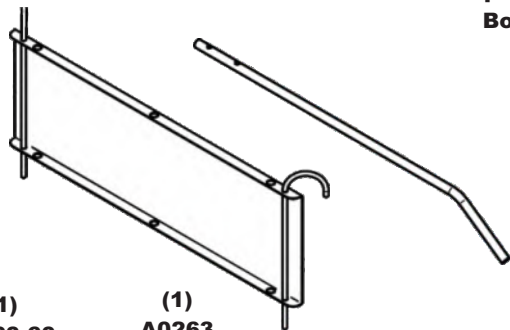

Revision #: 1 - Updated Parts - BS 11/14/24

Fits Year(s):

Crate Contents

Components Box Contents

(1)
F0070-66
7" x 66"
Lower Hose

(1)
F0060-60
6" x 60"
Upper Hose

(1)
A0263
Tail Gate
Assy

(1)
Components
Box

Revision #: 1 - Updated Parts - BS 11/14/24

Fits Year(s):

Crate Contents

(1)
A1116
X30 Trailer
Sub-Assy

The contents below are placed
inside of the X30 Trailer Sub-Assy

Components Box Contents

(2)
J0060
6" Hose
Clamps