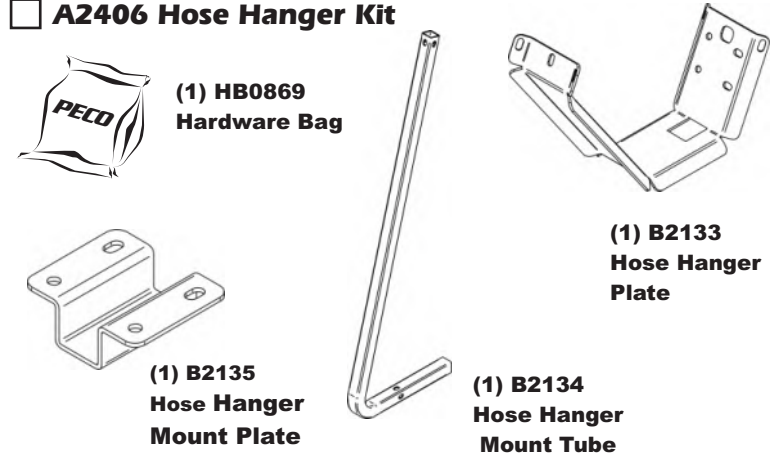

(1)
A0263
Tail Gate
Assy

(1)
F0070-66
7" x 66"
Lower Hose

(1)
F0060-60
6" x 60"
Upper Hose

(2)
H5001
Wheel & Tire

A0121 Small Universal Boot Kit

(1)
A0849
Boot Kit
HW Bag

(1)
V1018
Universal
Boot / Small

A0137 Large Universal Boot Kit

(1)
A0856
Boot Kit
HW Bag

(1)
V1049
Universal
Boot / Large

Unit Model #: 7930

Additional Options:

A2276 Trailer Tow Kit

A1858 Wand Kit / Small

A2406 Hose Hanger Kit

A2478 Trailer Stand Kit