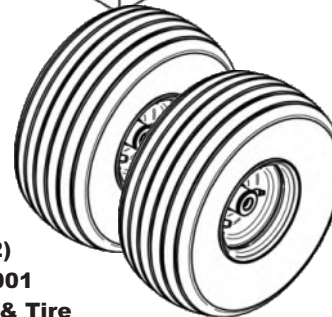

Revision #: 1 - Updated Parts - BS 11/14/24

Fits Year(s):

Crate Contents

(1)
A1116
X30 Trailer
Sub-Assy

The contents below are placed
inside of the X30 Trailer Sub-Assy

Components Box Contents

(2)
J0060
6" Hose
Clamps

(1)
E6004
7" Blower
Cone

(1)
HB0883
X20_X30 Trailer
Hardware Bag

(1) A2434
E-Drive
Batteries (2) &
Charger Kit

(1) A2380
Base Assy

(1) A2433
E-Drive Assy

(2)
J0070
7" Hose
Clamps

(1)
Components
Box

(1)
B3492
Dump
Handle

(1)
A0263
Tail Gate
Assy

(1)
F0070-66
7" x 66"
Lower Hose

(1)
F0060-60
6" x 60"
Upper Hose

(2)
H5001
Wheel & Tire

A0121 Small Universal Boot Kit

(1)
A0849
Boot Kit
HW Bag

(1)
V1018
Universal
Boot / Small

A0137 Large Universal Boot Kit