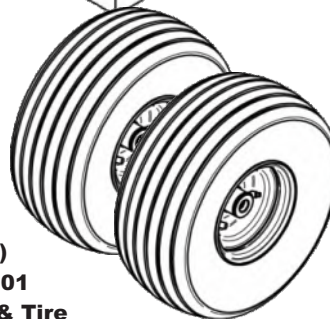

☐ **A0121 Small Universal Boot Kit**

(1)
A0849
Boot Kit
HW Bag

(1)
V1018
Universal
Boot / Small

☐ **A0137 Large Universal Boot Kit**

(1)
A0856
Boot Kit
HW Bag

(1)
V1049
Universal
Boot / Large