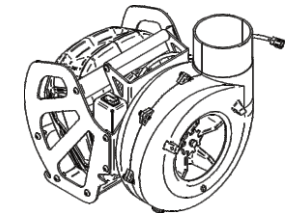

(1)
E6004
7" Blower
Cone

(1)
HB0883
X20_X30 Trailer
Hardware Bag

(1) A2434
E-Drive
Batteries (2) &
Charger Kit

(1) A2380
Base Assy

(1) A2433
E-Drive Assy

(2)
J0070
7" Hose
Clamps

(1)
Components
Box

(1)
B3492
Dump
Handle

(1)
A0263
Tail Gate
Assy

(1)
F0070-66
7" x 66"
Lower Hose

(1)
F0060-60
6" x 60"
Upper Hose

(2)
H5001
Wheel & Tire

A0121 Small Universal Boot Kit

(1)
A0849
Boot Kit
HW Bag

(1)
V1018
Universal
Boot / Small

A0137 Large Universal Boot Kit