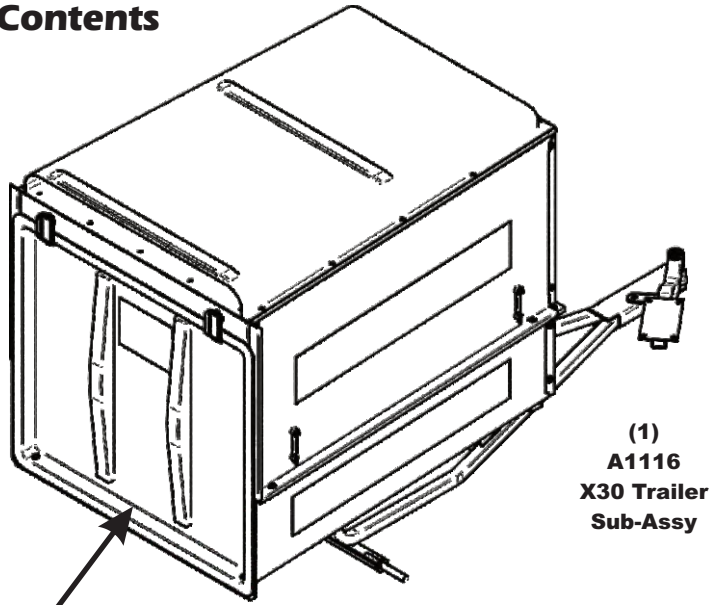

Revision #: 1 - Updated Parts - BS 11/14/24

Fits Year(s):

Crate Contents

(1)
A1116
X30 Trailer
Sub-Assy

The contents below are placed
inside of the X30 Trailer Sub-Assy

Components Box Contents

(2)
J0060
6" Hose
Clamps