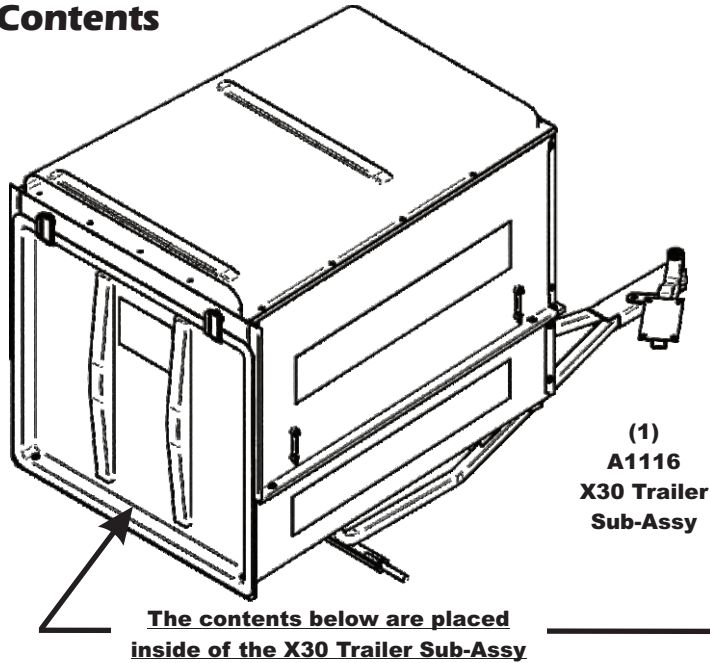

Unit Model #: 7930E

Mower:

Owner's Manual: Q0598

Mower Type:

Deck Size:

Vac Type: X30 Trailer Vac

Deck Type:

Drive Type: E-Drive

Revision #: 1 - Updated Parts - BS 11/14/24

Fits Year(s):

Crate Contents

Components Box Contents

(1)
F0070-66
7" x 66"
Lower Hose

(1)
F0060-60
6" x 60"
Upper Hose

(1)
A0263
Tail Gate
Assy

(1)
Components
Box