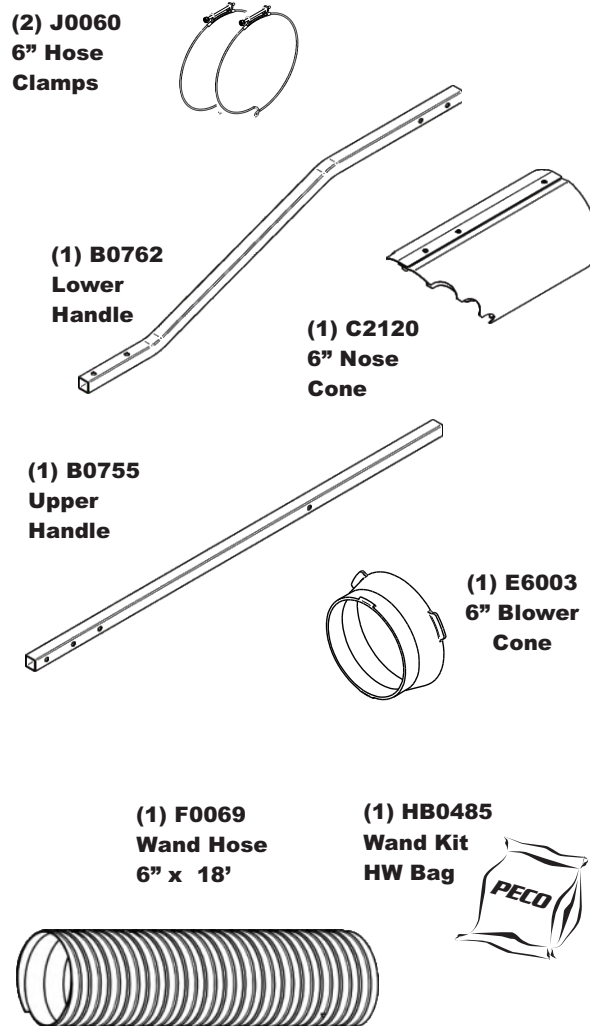

(1)
A0263
Tail Gate
Assy

(1)
F0070-66
7" x 66"
Lower Hose

(1)
F0060-60
6" x 60"
Upper Hose

(2)
H5001
Wheel & Tire

A0121 Small Universal Boot Kit

(1)
A0849
Boot Kit
HW Bag

(1)
V1018
Universal
Boot / Small

A0137 Large Universal Boot Kit

(1)
A0856
Boot Kit
HW Bag

(1)
V1049
Universal
Boot / Large

Unit Model #: 7930

Additional Options:

A2276 Trailer Tow Kit

A1858 Wand Kit / Small

A2406 Hose Hanger Kit

A2478 Trailer Stand Kit