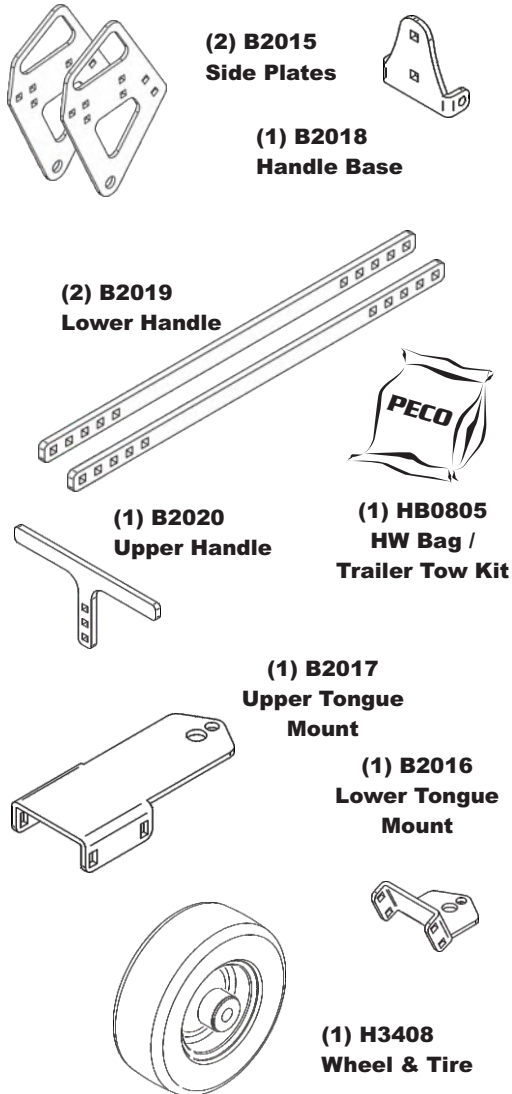

Revision #: 1 - Updated Parts - BS 11/14/24

Fits Year(s):

Crate Contents

(1)
A1116
X30 Trailer
Sub-Assy

The contents below are placed
inside of the X30 Trailer Sub-Assy

Components Box Contents

(2)
J0060
6" Hose
Clamps

(1)
E6004
7" Blower
Cone

(1)
HB0883
X20_X30 Trailer
Hardware Bag

(1) A2434
E-Drive
Batteries (2) &
Charger Kit

(1) A2380
Base Assy

(1) A2433
E-Drive Assy

(2)
J0070
7" Hose
Clamps

(1)
Components
Box

(1)
B3492
Dump
Handle

(1)
A0263
Tail Gate
Assy

(1)
F0070-66
7" x 66"
Lower Hose

(1)
F0060-60
6" x 60"
Upper Hose

(2)
H5001
Wheel & Tire

A0121 Small Universal Boot Kit

(1)
A0849
Boot Kit
HW Bag

(1)
V1018
Universal
Boot / Small

A0137 Large Universal Boot Kit

(1)
A0856
Boot Kit
HW Bag

(1)
V1049
Universal
Boot / Large

Unit Model #: 7930

Additional Options:

A2276 Trailer Tow Kit

A1858 Wand Kit / Small

A2406 Hose Hanger Kit

A2478 Trailer Stand Kit