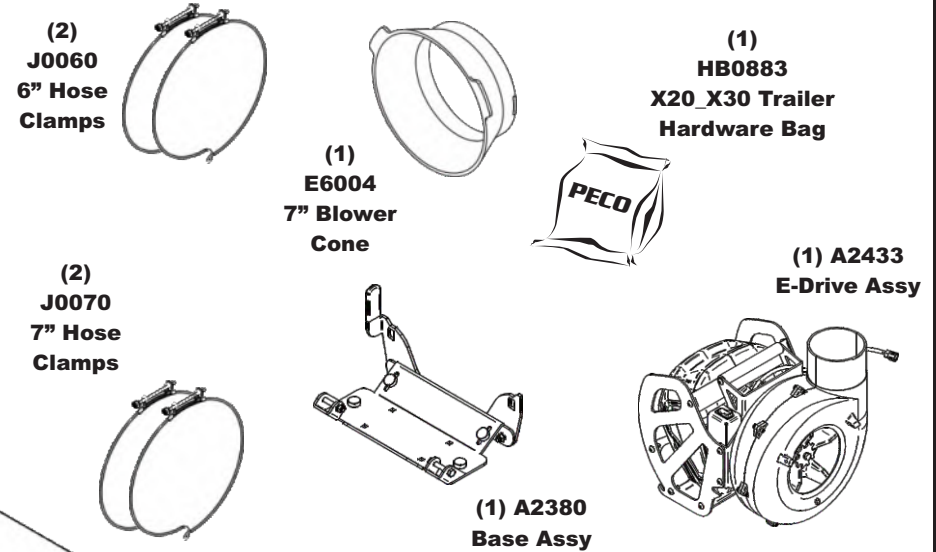

Unit Model #: 7930E

Mower:

Owner's Manual: Q0598

Mower Type:

Deck Size:

Vac Type: X30 Trailer Vac

Deck Type:

Drive Type: E-Drive

Revision #: 1 - Updated Parts - BS 11/14/24

Fits Year(s):

Crate Contents

Components Box Contents

(1)
F0070-66
7" x 66"
Lower Hose

(1)
F0060-60
6" x 60"
Upper Hose

(1)
A0263
Tail Gate
Assy

(1)
Components
Box

Unit Model #: 7930EB

Mower:

Owner's Manual: Q0598

Mower Type:

Deck Size:

Vac Type: X30 Trailer Vac

Deck Type:

Drive Type: E-Drive

Revision #: 1 - Updated Parts - BS 11/14/24

Fits Year(s):

Crate Contents

(1)
A1116
X30 Trailer
Sub-Assy

The contents below are placed
inside of the X30 Trailer Sub-Assy

Components Box Contents

(2)
J0060
6" Hose
Clamps