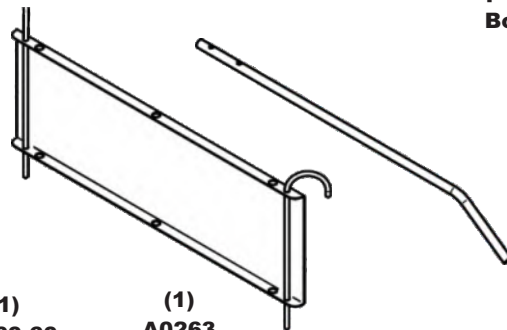

Revision #: 1 - Updated Parts - BS 11/14/24

Fits Year(s):

Crate Contents

(1)
A1116
X30 Trailer
Sub-Assy

The contents below are placed
inside of the X30 Trailer Sub-Assy

Components Box Contents

(2)
J0060
6" Hose
Clamps

(1)
E6004
7" Blower
Cone

(1)
HB0883
X20_X30 Trailer
Hardware Bag

(1) A2434
E-Drive
Batteries (2) &
Charger Kit

(1) A2380
Base Assy

(1) A2433
E-Drive Assy

(2)
J0070
7" Hose
Clamps

(1)
Components
Box

(1)
B3492
Dump
Handle

(1)
A0263
Tail Gate
Assy

(1)
F0070-66
7" x 66"
Lower Hose

(1)
F0060-60
6" x 60"
Upper Hose

(2)
H5001
Wheel & Tire

A0121 Small Universal Boot Kit

(1)
A0849
Boot Kit
HW Bag

(1)
V1018
Universal
Boot / Small

A0137 Large Universal Boot Kit