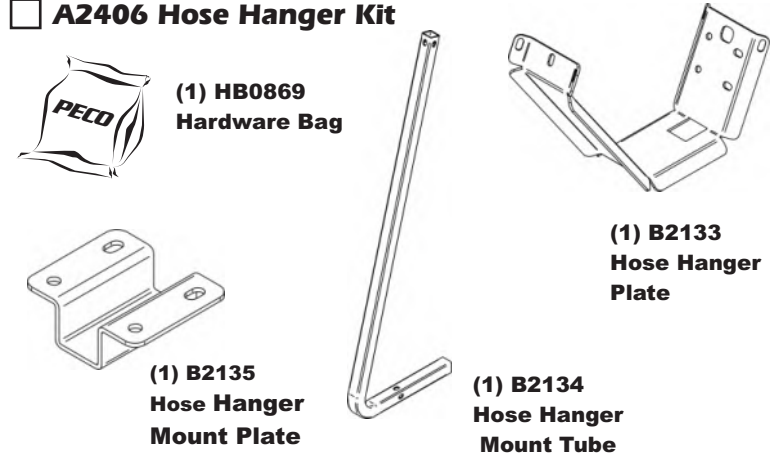

(1)
A0263
Tail Gate
Assy

(1)
Components
Box

(1)
B3492
Dump
Handle

(2)
H5001
Wheel & Tire

A0121 Small Universal Boot Kit

(1)
A0849
Boot Kit
HW Bag

(1)
V1018
Universal
Boot / Small

A0137 Large Universal Boot Kit

(1)
A0856
Boot Kit
HW Bag

(1)
V1049
Universal
Boot / Large

Unit Model #: 7930

Additional Options:

A2276 Trailer Tow Kit

A1858 Wand Kit / Small

A2406 Hose Hanger Kit

A2478 Trailer Stand Kit