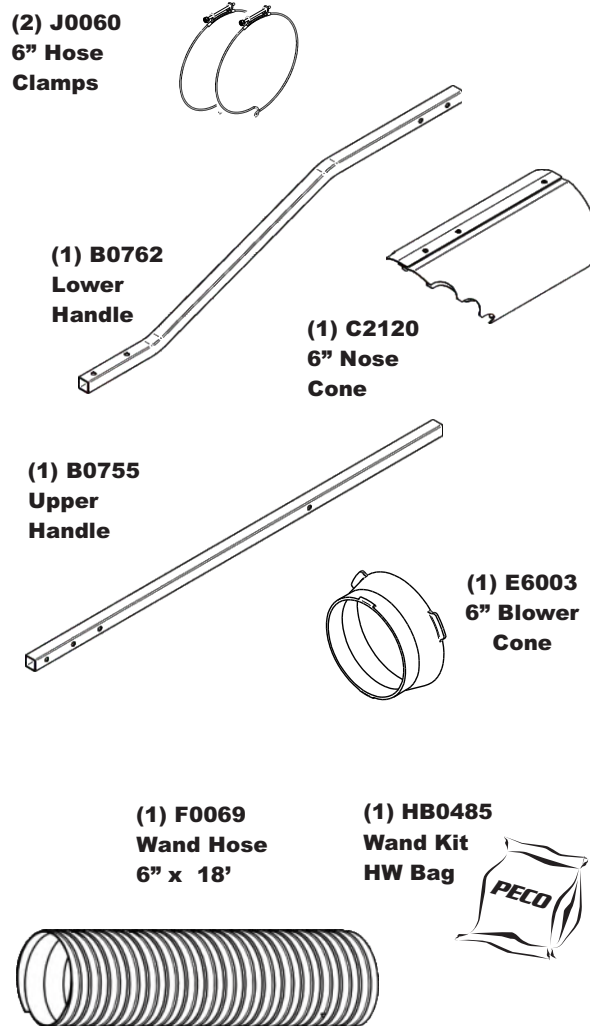

(1)
A0263
Tail Gate
Assy

(1)
Components
Box

(1)
B3492
Dump
Handle

(2)
H5001
Wheel & Tire

A0121 Small Universal Boot Kit

(1)
A0849
Boot Kit
HW Bag

(1)
V1018
Universal
Boot / Small

A0137 Large Universal Boot Kit

(1)
A0856
Boot Kit
HW Bag

(1)
V1049
Universal
Boot / Large

Unit Model #: 7930

Additional Options:

A2276 Trailer Tow Kit

A1858 Wand Kit / Small

A2406 Hose Hanger Kit

A2478 Trailer Stand Kit