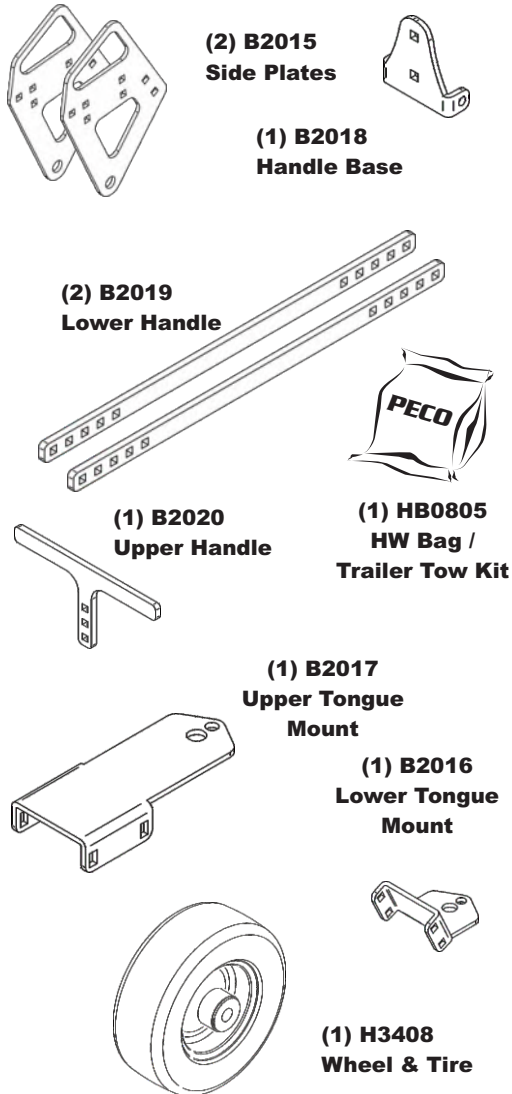

(2)
J0060
6" Hose
Clamps

(1)
HB0797
X30 Trailer
HW Bag

(1)
E6004
7" Blower
Cone

(2)
J0070
7" Hose
Clamps

(1)
A639
B&S 6.5HP
Assy w/ 4-Blade
Impeller

(1)
F0070-66
7" x 66"
Lower Hose

(1)
F0060-60
6" x 60"
Upper Hose

(1)
A0263
Tail Gate
Assy

(1)
Components
Box

(1)
B3492
Dump
Handle

(2)
H5001
Wheel & Tire

A0121 Small Universal Boot Kit

(1)
A0849
Boot Kit
HW Bag

(1)
V1018
Universal
Boot / Small

A0137 Large Universal Boot Kit

(1)
A0856
Boot Kit
HW Bag

(1)
V1049
Universal
Boot / Large

Unit Model #: 7930

Additional Options:

A2276 Trailer Tow Kit

A1858 Wand Kit / Small

A2406 Hose Hanger Kit

A2478 Trailer Stand Kit