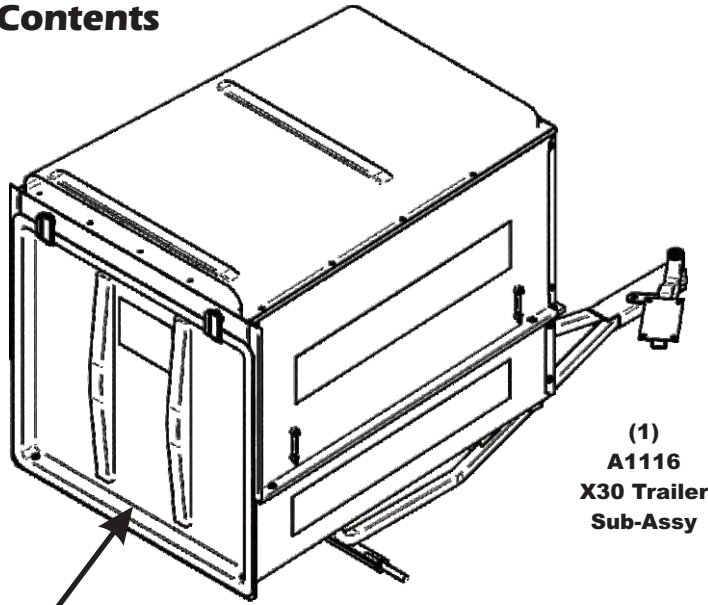

Unit Model #: 7930

Mower:

Owner's Manual: Q0547

Mower Type:

Deck Size:

Vac Type: X30 Trailer Vac

Deck Type:

Drive Type: 6.5HP Briggs & Stratton Vanguard

Revision #: 3 - Added accessories 8/7/24 - BS

Fits Year(s): 2013 & Newer

Crate Contents

(1)
A1116
X30 Trailer
Sub-Assy

The contents below are placed
inside of the X30 Trailer Sub-Assy

Components Box Contents