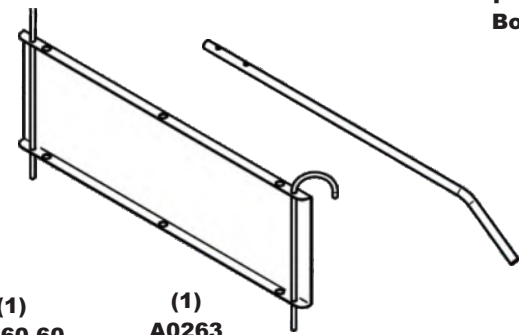

(1)
F0060-60
6" x 60"
Upper Hose

(1)
A0263
Tail Gate
Assy

(1)
Components
Box

(1)
B3492
Dump
Handle

(2)
H5001
Wheel & Tire