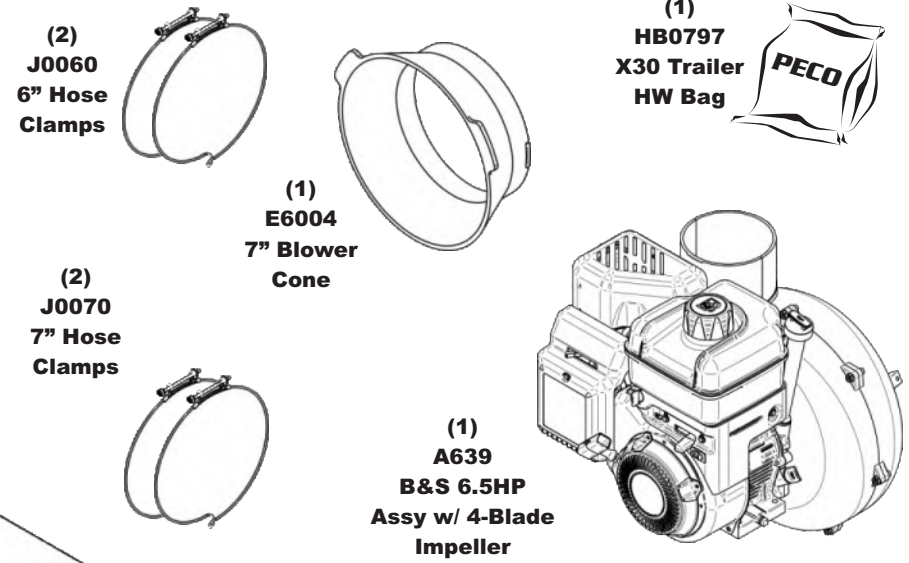

Unit Model #: 7930

Mower:

Owner's Manual: Q0547

Mower Type:

Deck Size:

Vac Type: X30 Trailer Vac

Deck Type:

Drive Type: 6.5HP Briggs & Stratton Vanguard

Revision #: 3 - Added accessories 8/7/24 - BS

Fits Year(s): 2013 & Newer

Crate Contents

(1)
A1116
X30 Trailer
Sub-Assy

The contents below are placed
inside of the X30 Trailer Sub-Assy

Components Box Contents

(2)
J0060
6" Hose
Clamps

(1)
HB0797
X30 Trailer
HW Bag

(1)
E6004
7" Blower
Cone

(2)
J0070
7" Hose
Clamps

(1)
A639
B&S 6.5HP
Assy w/ 4-Blade
Impeller

(1)
F0070-66
7" x 66"
Lower Hose

(1)
F0060-60
6" x 60"
Upper Hose